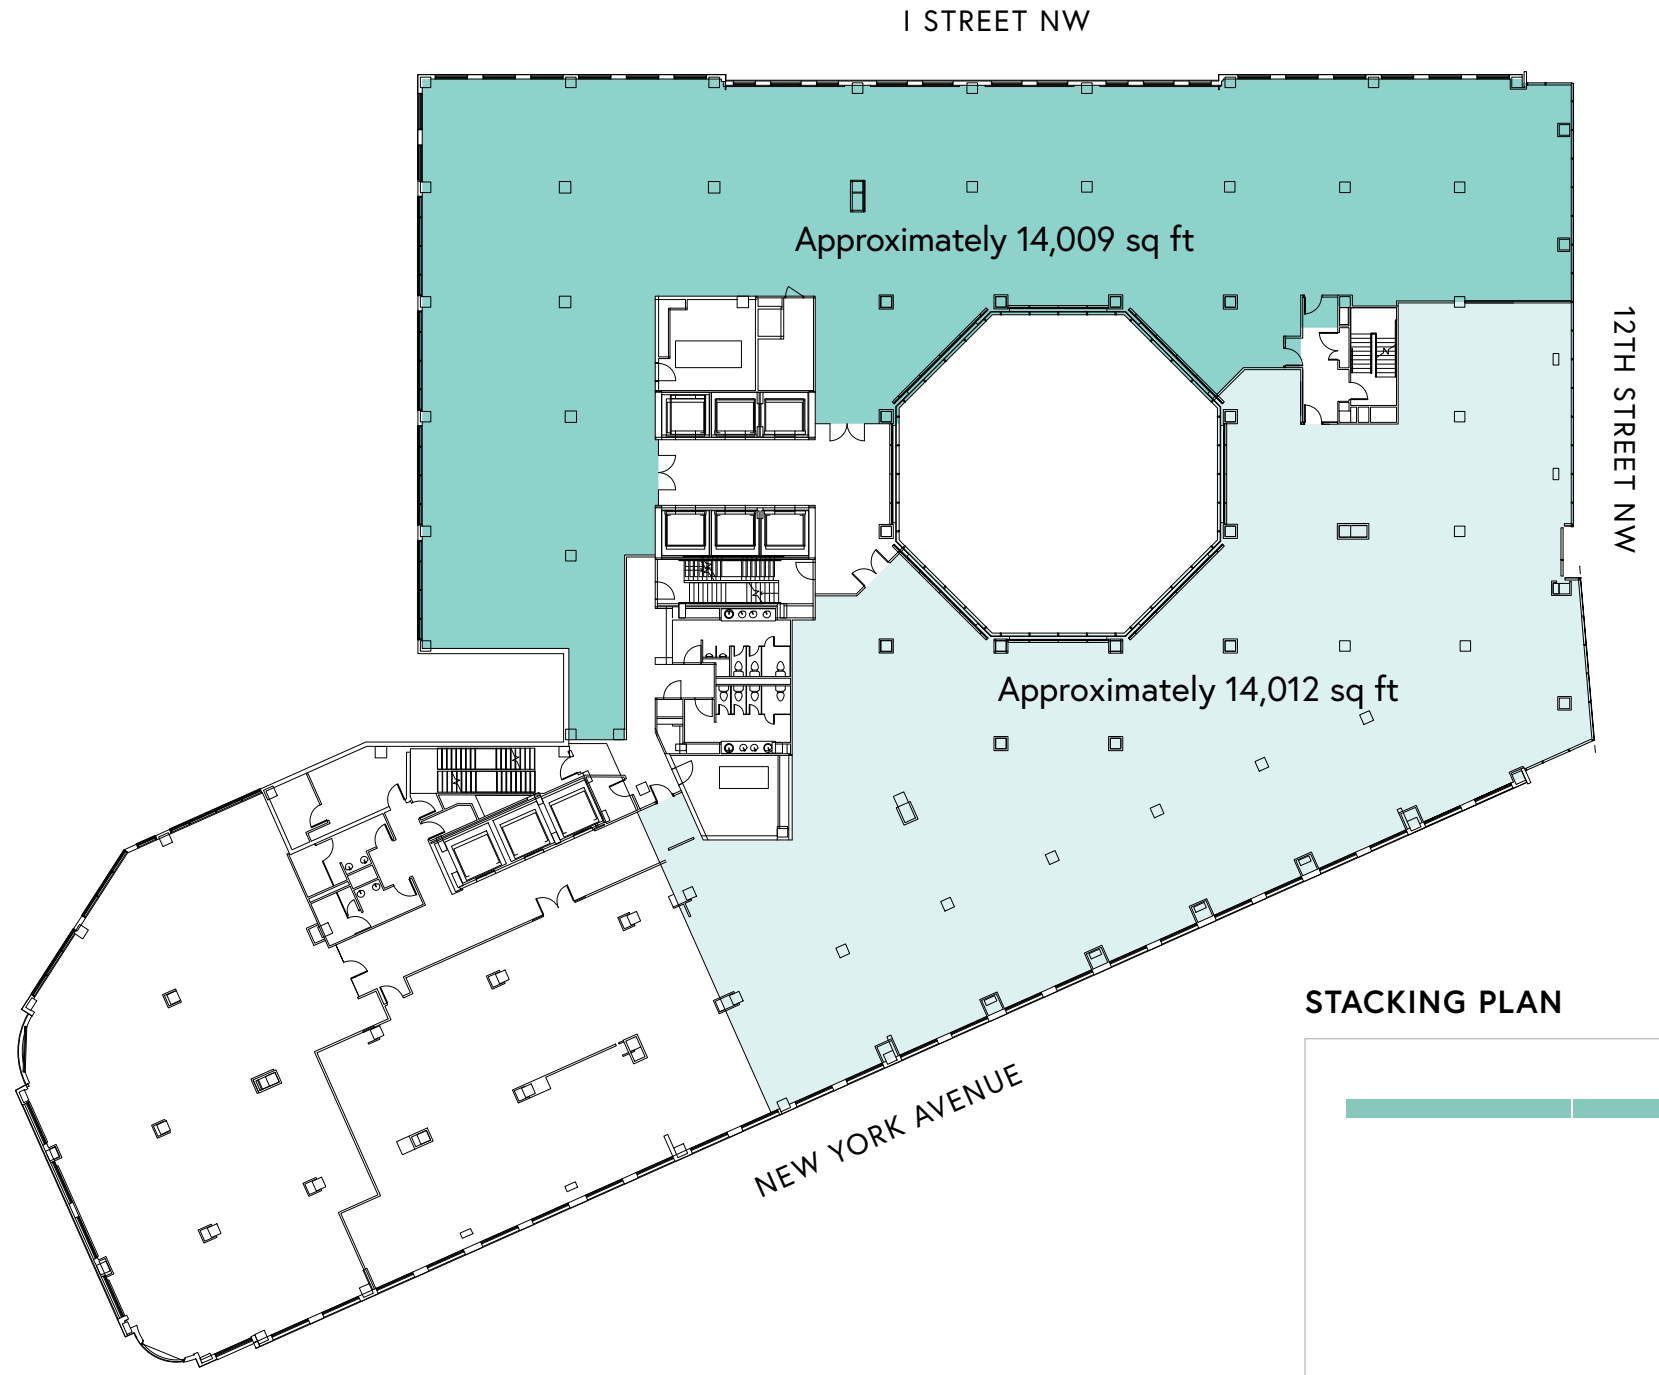

Floor 11

Approximately 28,021 sq ft

STACKING PLAN

INFRASTRUCTURE COMPARISON

STACKING PLAN

LOCATION

AMENITIES

VIEWS