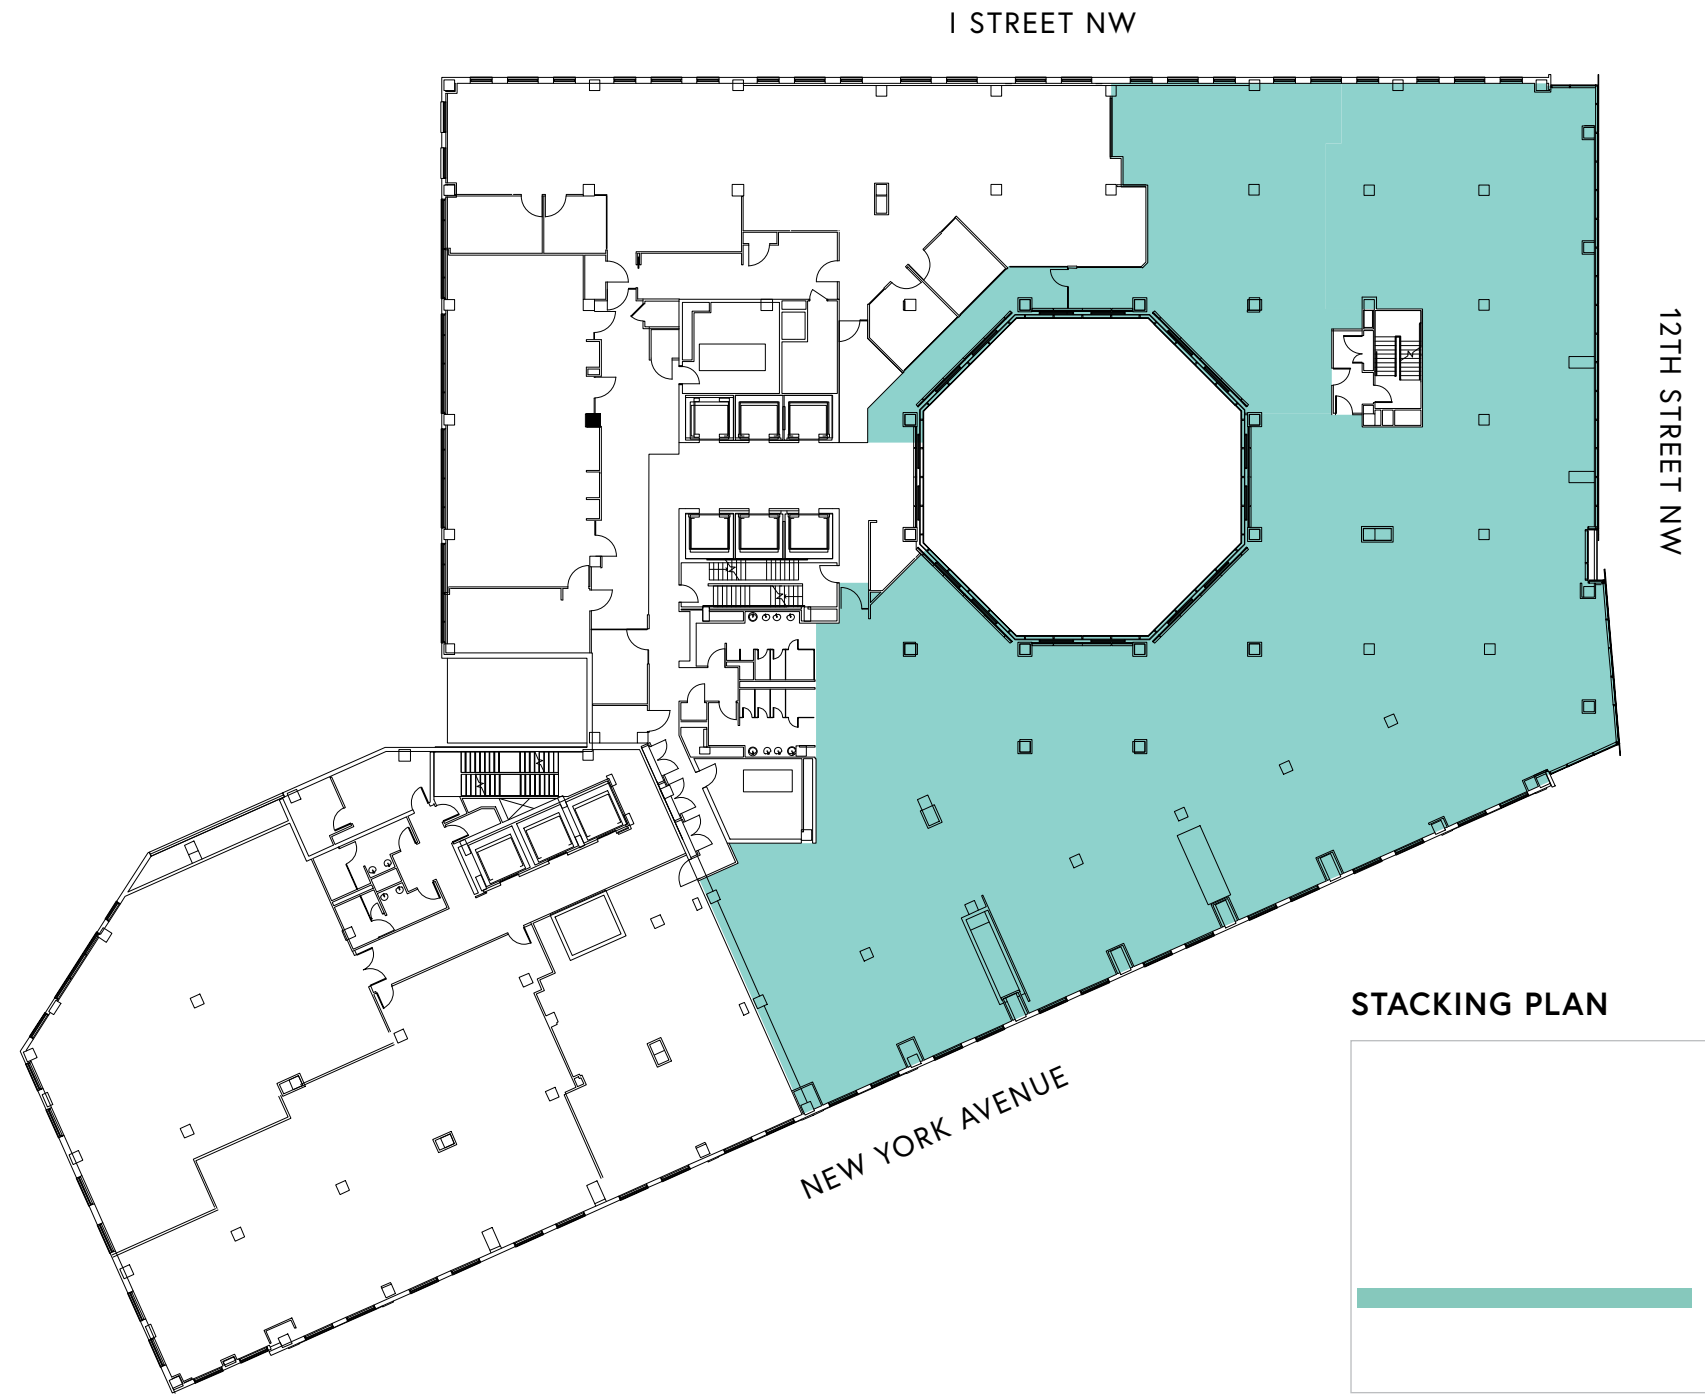

Floor 4

Approximately 19,766 sq ft

STACKING PLAN
INFRASTRUCTURE COMPARISON

LOCATION

AMENITIES

VIEWS

AVAILABILITY

PEMBROKE